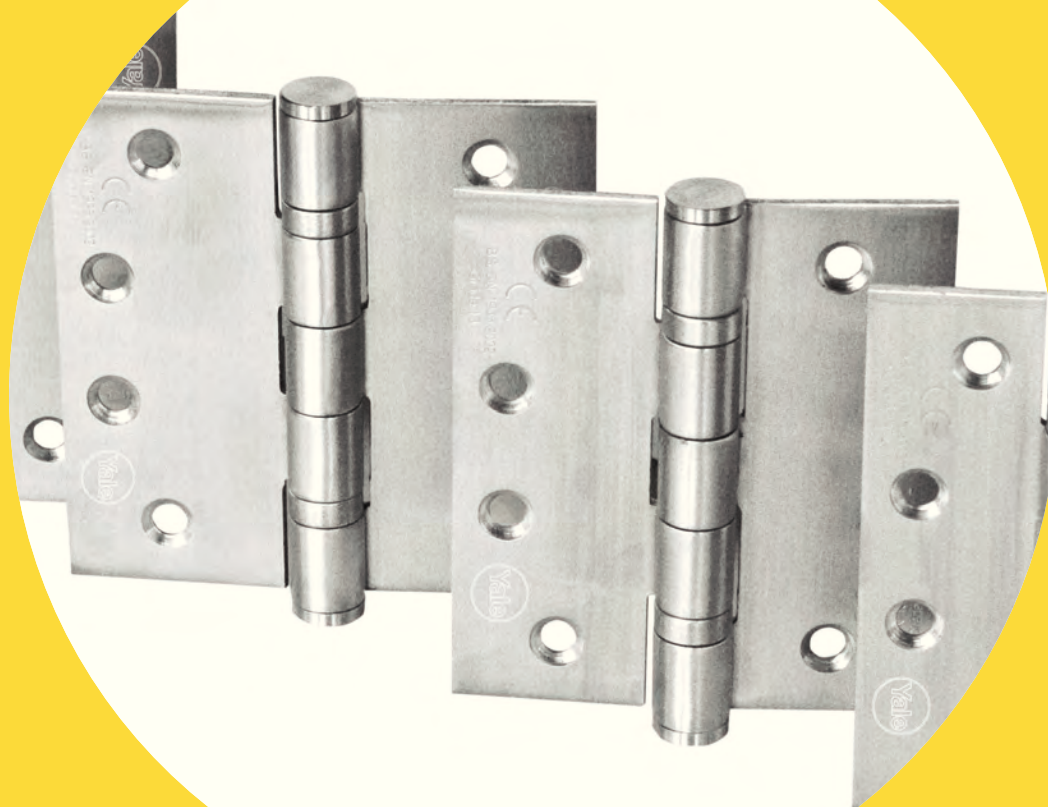

Yale[®]

Hinges

36. Hinges Stainless steel butt hinges

High quality stainless steel butt hinges.

Specifications:

- Butt hinge with ball bearings
- Stainless steel AISI 304
- Square corners
- Can be used on doors up to 120 kg