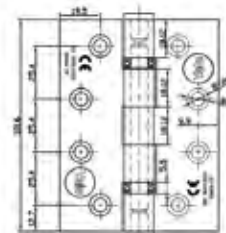

36. Hinges Stainless steel butt hinges

High quality stainless steel butt hinges.

Specifications:

- Butt hinge with ball bearings
- Stainless steel AISI 304
- Square corners
- Can be used on doors up to 120 kg

Features:

- CE marked
- Tested to EN 1935:2002 class 13
- Fire tested to EN1634-1:2014
- Available in satin and polished stainless steel and PVD finishes

2BB403030-SSS	Set of butt hinges 4" x 3" x 3 mm (101 x 76 x 3 mm) - Satin stainless steel
2BB403530-SSS	Set of butt hinges 4" x 3.5" x 3 mm (101 x 89 x 3 mm) - Satin stainless steel
2BB404030-SSS	Set of butt hinges 4" x 4" x 3 mm (101 X 101 X 3mm) - Satin stainless steel
2BB454030-SSS	Set of butt hinges 4.5" x 3.5" x 3mm (114 X 101 X 3 mm) - Satin stainless steel
2BB454530-SSS	Set of butt hinges 4.5" x 4.5" x 3mm (114 X 114 X 3 mm) - Satin stainless steel
2BB454035-SSS	Set of butt hinges 4.5" x 4" x 3.5 mm (114 X 101 X 3.5 mm) - Satin stainless steel
2BB454535-SSS	Set of butt hinges 4.5" x 4.5" x 3.5mm (114 X 114 X 3.5 mm) - Satin stainless steel
2BB403030-PSS	Set of butt hinges 4" x 3" x 3 mm (101 x 76 x 3 mm) - Polished stainless steel
2BB403530-PSS	Set of butt hinges 4" x 3.5" x 3 mm (101 x 89 x 3 mm) - Polished stainless steel
2BB404030-PSS	Set of butt hinges 4" x 4" x 3 mm (101 X 101 X 3mm) - Polished stainless steel
2BB454030-PSS	Set of butt hinges 4.5" x 3.5" x 3mm (114 X 101 X 3 mm) - Polished stainless steel
2BB454530-PSS	Set of butt hinges 4.5" x 4.5" x 3mm (114 X 114 X 3 mm) - Polished stainless steel
2BB454035-PSS	Set of butt hinges 4.5" x 4" x 3.5 mm (114 X 101 X 3.5 mm) - Polished stainless steel
2BB454535-PSS	Set of butt hinges 4.5" x 4.5" x 3.5mm (114 X 114 X 3.5 mm) - Polished stainless steel
2BB403030-PVD	Set of butt hinges 4" x 3" x 3 mm (101 x 76 x 3 mm) - PVD
2BB403530-PVD	Set of butt hinges 4" x 3.5" x 3 mm (101 x 89 x 3 mm) - PVD
2BB404030-PVD	Set of butt hinges 4" x 4" x 3 mm (101 X 101 X 3 mm) - PVD
2BB454030-PVD	Set of butt hinges 4.5" x 3.5" x 3mm (114 X 101 X 3 mm) - PVD
2BB454530-PVD	Set of butt hinges 4.5" x 4.5" x 3mm (114 X 114 X 3 mm) - PVD
2BB454035-PVD	Set of butt hinges 4.5" x 4" x 3.5 mm (114 X 101 X 3.5 mm) - PVD
2BB454535-PVD	Set of butt hinges 4.5" x 4.5" x 3.5mm (114 X 114 X 3.5 mm) - PVD